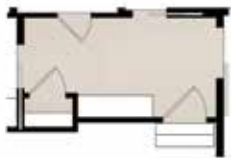

REFLECTION

AT HAMMOCK BAY

ANNA D W/BONUS

3-5 BEDROOMS
2.5-4 FULL/2 HALF BATHS
OFFICE | LOFT
3,010 SQ FT
3 CAR GARAGE

BONUS B (INCLUDED)- 621 SQ FT

RandyWiseHomes.com | 127 N Partin Drive | Niceville, FL 32578 | RG 0029913

REFLECTION

AT HAMMOCK BAY

BONUS C - 1,084 SQ FT

BONUS D - 1,118 SQ FT

BONUS E - 1,319 SQ FT

Optional Drop Zone

Optional Outdoor Kitchen

Optional Pool Bathroom