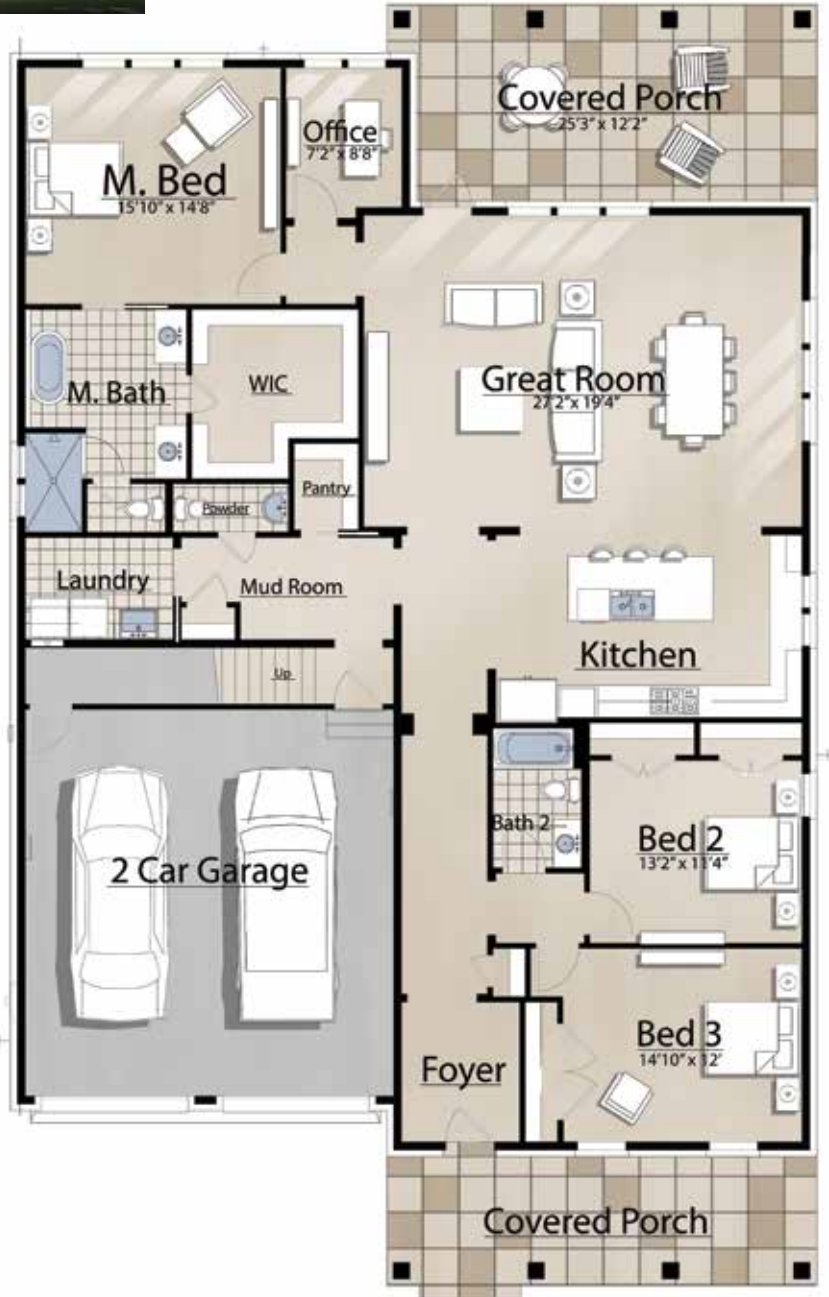

REFLECTION

AT HAMMOCK BAY

ANNA D W/BONUS

3-5 BEDROOMS
2.5-4 FULL/2 HALF BATHS
OFFICE | LOFT
3,010 SQ FT
2 CAR GARAGE

BONUS B (INCLUDED)- 621 SQ FT

RandyWiseHomes.com | 127 N Partin Drive | Niceville, FL 32578 | RG 0029913

©Copyright – Randy Wise Homes, Inc. 2022. Elevation, floorplans, prices, specifications and amenities are subject to change without notice. House plan drawings and any associated specifications and option lists are the property of Randy Wise Homes, Inc. Reproduction of these documents either in whole or in part, including any form of copying and/or preparation of derivative works thereof, for any reason, is strictly prohibited.

REFLECTION

AT HAMMOCK BAY

ANNA D W/BONUS

3-5 BEDROOMS
2.5-4 FULL/2 HALF BATHS
OFFICE | LOFT
3,010 SQ FT
3 CAR GARAGE

BONUS B (INCLUDED)- 621 SQ FT

RandyWiseHomes.com | 127 N Partin Drive | Niceville, FL 32578 | RG 0029913

REFLECTION

AT HAMMOCK BAY

BONUS C - 1,084 SQ FT

BONUS D - 1,118 SQ FT

BONUS E - 1,319 SQ FT

Optional Drop Zone

Optional Outdoor Kitchen

Optional Pool Bathroom