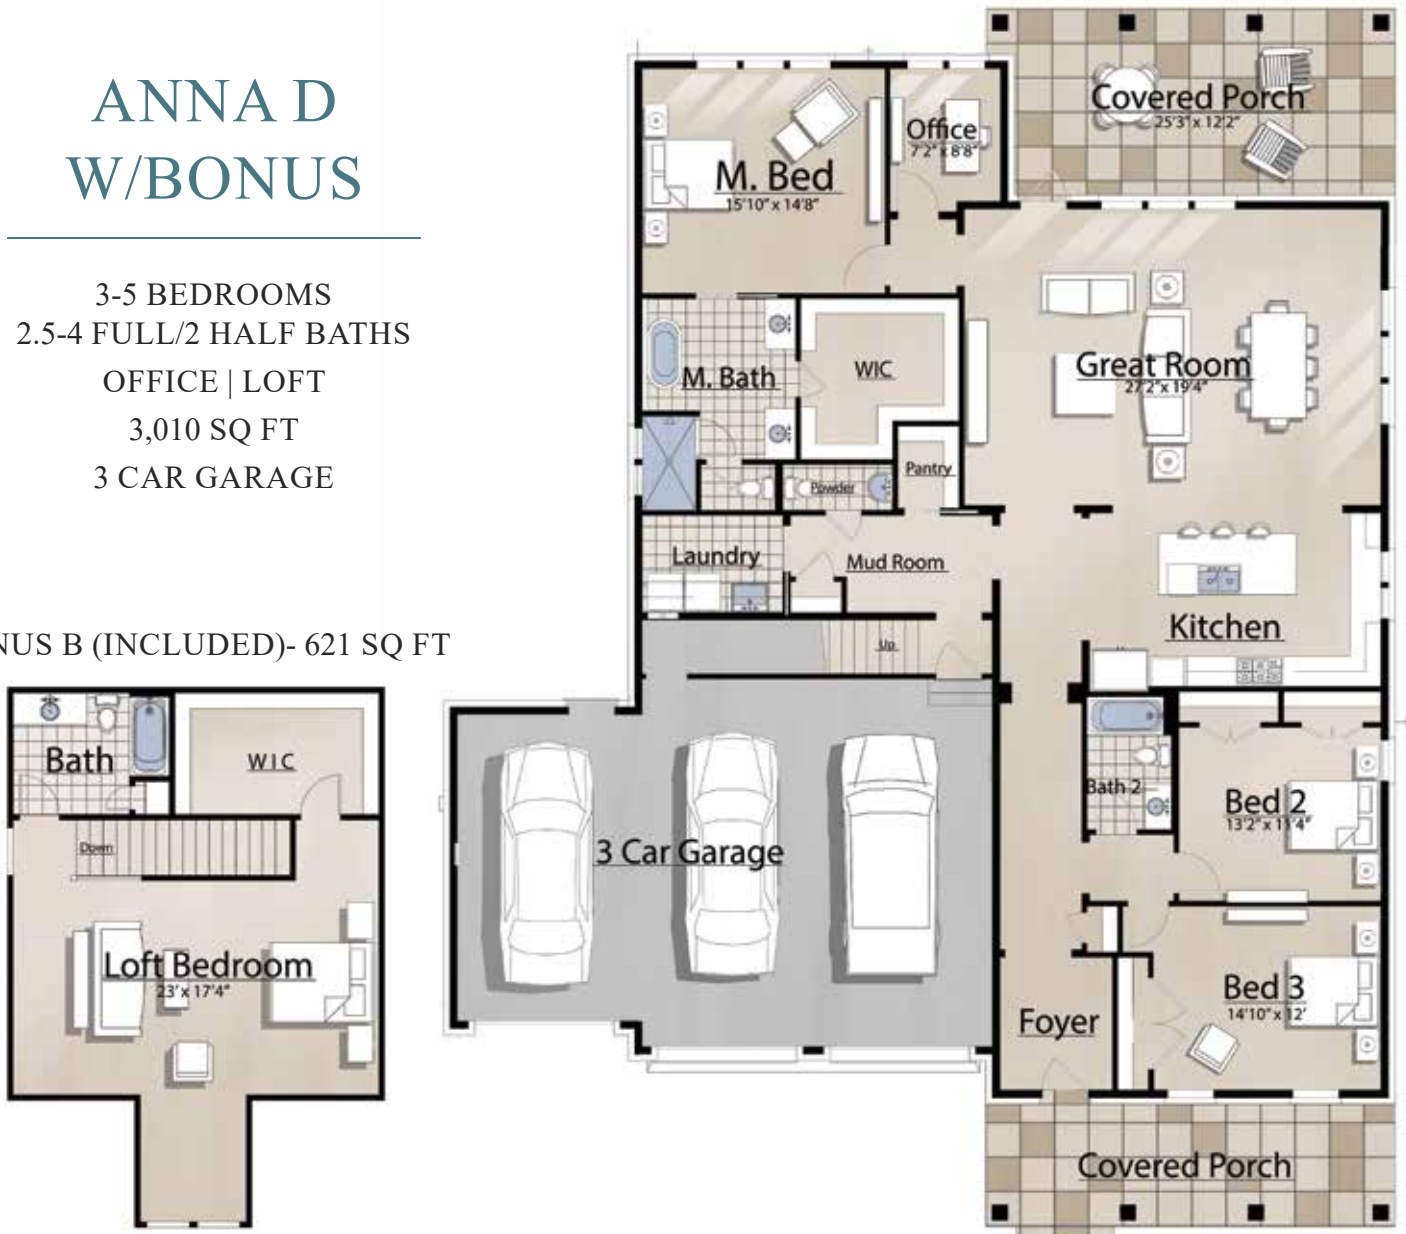

REFLECTION

AT HAMMOCK BAY

ANNA D W/BONUS

3-5 BEDROOMS
2.5-4 FULL/2 HALF BATHS
OFFICE | LOFT
3,010 SQ FT
2 CAR GARAGE

BONUS B (INCLUDED)- 621 SQ FT

RandyWiseHomes.com | 127 N Partin Drive | Niceville, FL 32578 | RG 0029913

REFLECTION

AT HAMMOCK BAY

ANNA D W/BONUS

3-5 BEDROOMS
2.5-4 FULL/2 HALF BATHS
OFFICE | LOFT
3,010 SQ FT
3 CAR GARAGE

BONUS B (INCLUDED)- 621 SQ FT

RandyWiseHomes.com | 127 N Partin Drive | Niceville, FL 32578 | RG 0029913

REFLECTION

AT HAMMOCK BAY

BONUS C - 1,084 SQ FT

BONUS D - 1,118 SQ FT

BONUS E - 1,319 SQ FT

Optional Drop Zone

Optional Outdoor Kitchen

Optional Pool Bathroom