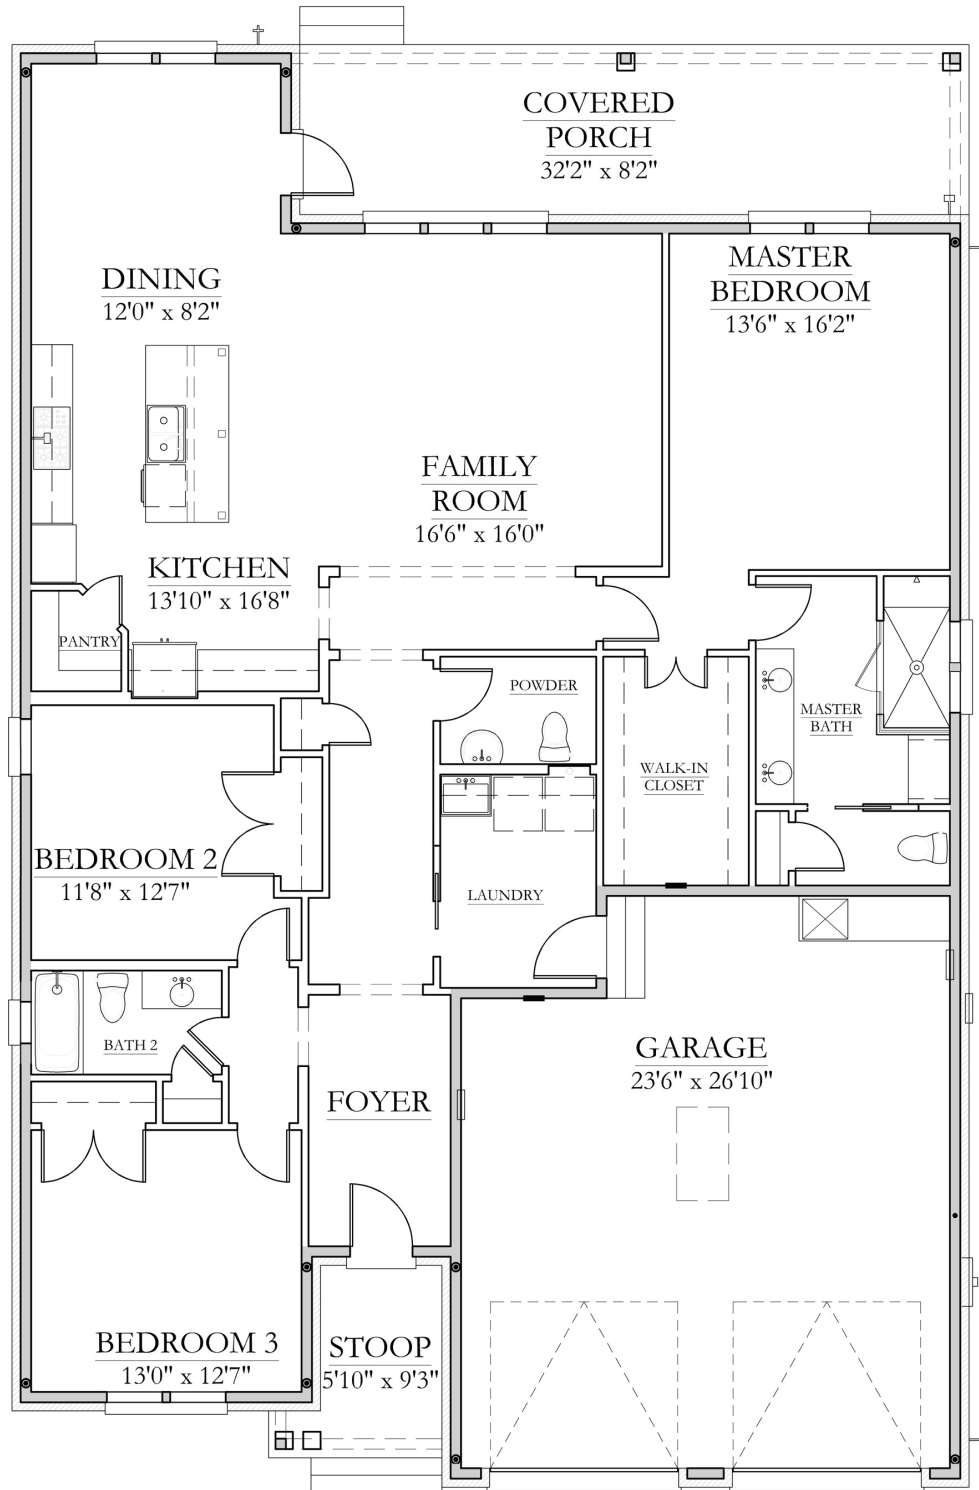

# RANDY WISE

HOMES

**ADDIE'S PLACE**  
AT BLUEWATER BAY

1424 ADDIE DRIVE, NICEVILLE  
ELIZABETH | ELEVATION A | LOT 11  
3 BEDROOMS | 2.5 BATHS | 2,141 SQ FT