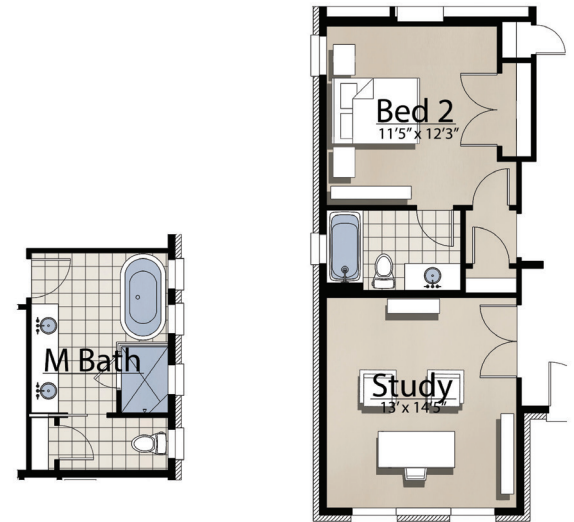

REFLECTION

AT HAMMOCK BAY

ELIZABETH B

2-3 BEDROOMS | 2.5 BATHS
 2,141 SQ FT
 2 CAR GARAGE

Master Bath w/
Pedestal Tub

Study and Suite

RandyWiseHomes.com | 127 N Partin Drive | Niceville, FL 32578 | RG 0029913

REFLECTION

AT HAMMOCK BAY

ELIZABETH B

2-3 BEDROOMS | 2.5 BATHS
 2,141 SQ FT
 3 CAR GARAGE

Master Bath w/
Pedestal Tub

Study and Suite

RandyWiseHomes.com | 127 N Partin Drive | Niceville, FL 32578 | RG 0029913