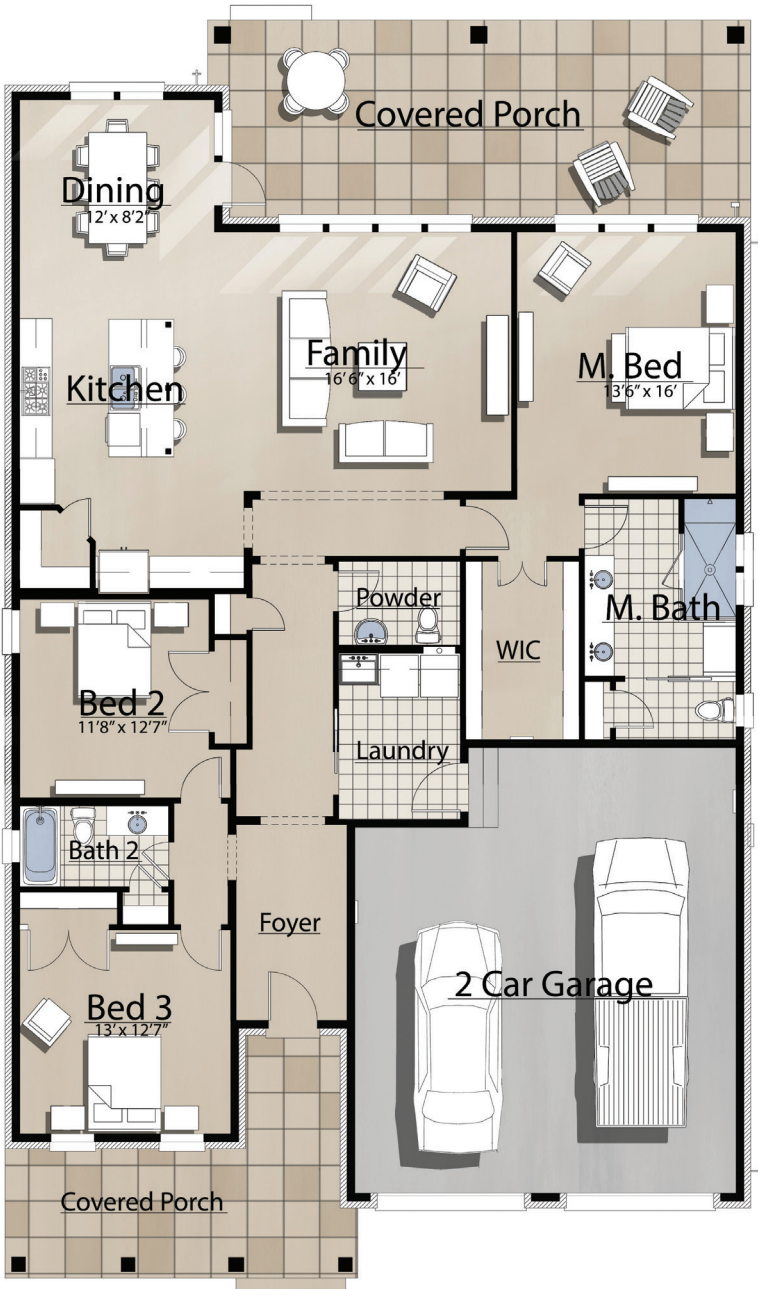

REFLECTION

AT HAMMOCK BAY

ELIZABETH B

2-3 BEDROOMS | 2.5 BATHS
 2,141 SQ FT
 2 CAR GARAGE

Master Bath w/
Pedestal Tub

Study and Suite

RandyWiseHomes.com | 127 N Partin Drive | Niceville, FL 32578 | RG 0029913

©Copyright – Randy Wise Homes, Inc. 2022. Elevation, floorplans, prices, specifications and amenities are subject to change without notice. House plan drawings and any associated specifications and option lists are the property of Randy Wise Homes, Inc. Reproduction of these documents either in whole or in part, including any form of copying and/or preparation of derivative works thereof, for any reason, is strictly prohibited.

REFLECTION

AT HAMMOCK BAY

ELIZABETH B

2-3 BEDROOMS | 2.5 BATHS
 2,141 SQ FT
 3 CAR GARAGE

Master Bath w/
Pedestal Tub

Study and Suite

RandyWiseHomes.com | 127 N Partin Drive | Niceville, FL 32578 | RG 0029913