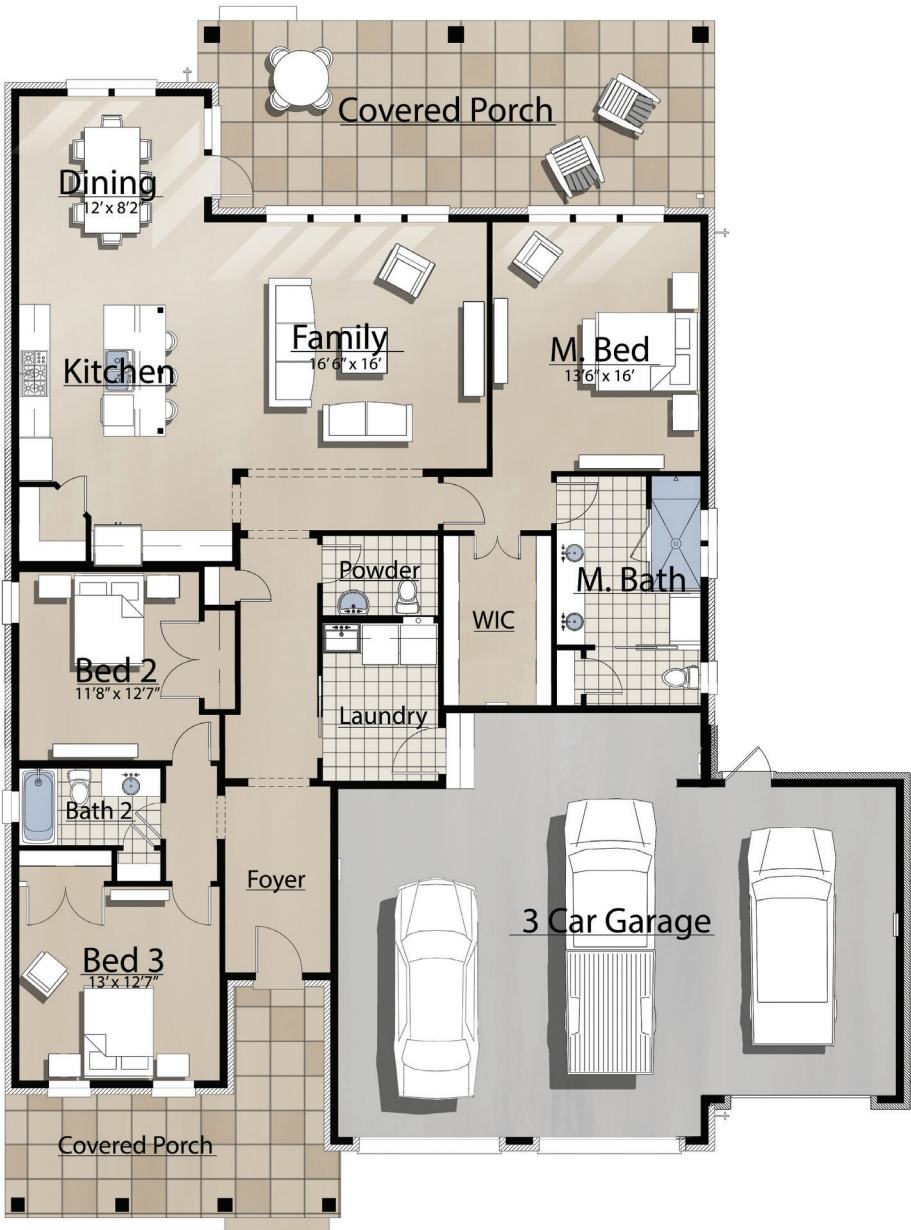

REFLECTION

AT HAMMOCK BAY

ELIZABETH B

2-3 BEDROOMS | 2.5 BATHS
 2,141 SQ FT
 2 CAR GARAGE

Master Bath w/
Pedestal Tub

Study and Suite

RandyWiseHomes.com | 127 N Partin Drive | Niceville, FL 32578 | RG 0029913

©Copyright – Randy Wise Homes, Inc. 2022. Elevation, floorplans, prices, specifications and amenities are subject to change without notice. House plan drawings and any associated specifications and option lists are the property of Randy Wise Homes, Inc. Reproduction of these documents either in whole or in part, including any form of copying and/or preparation of derivative works thereof, for any reason, is strictly prohibited.

REFLECTION

AT HAMMOCK BAY

ELIZABETH B

2-3 BEDROOMS | 2.5 BATHS
 2,141 SQ FT
 3 CAR GARAGE

Master Bath w/
Pedestal Tub

Study and Suite

RandyWiseHomes.com | 127 N Partin Drive | Niceville, FL 32578 | RG 0029913