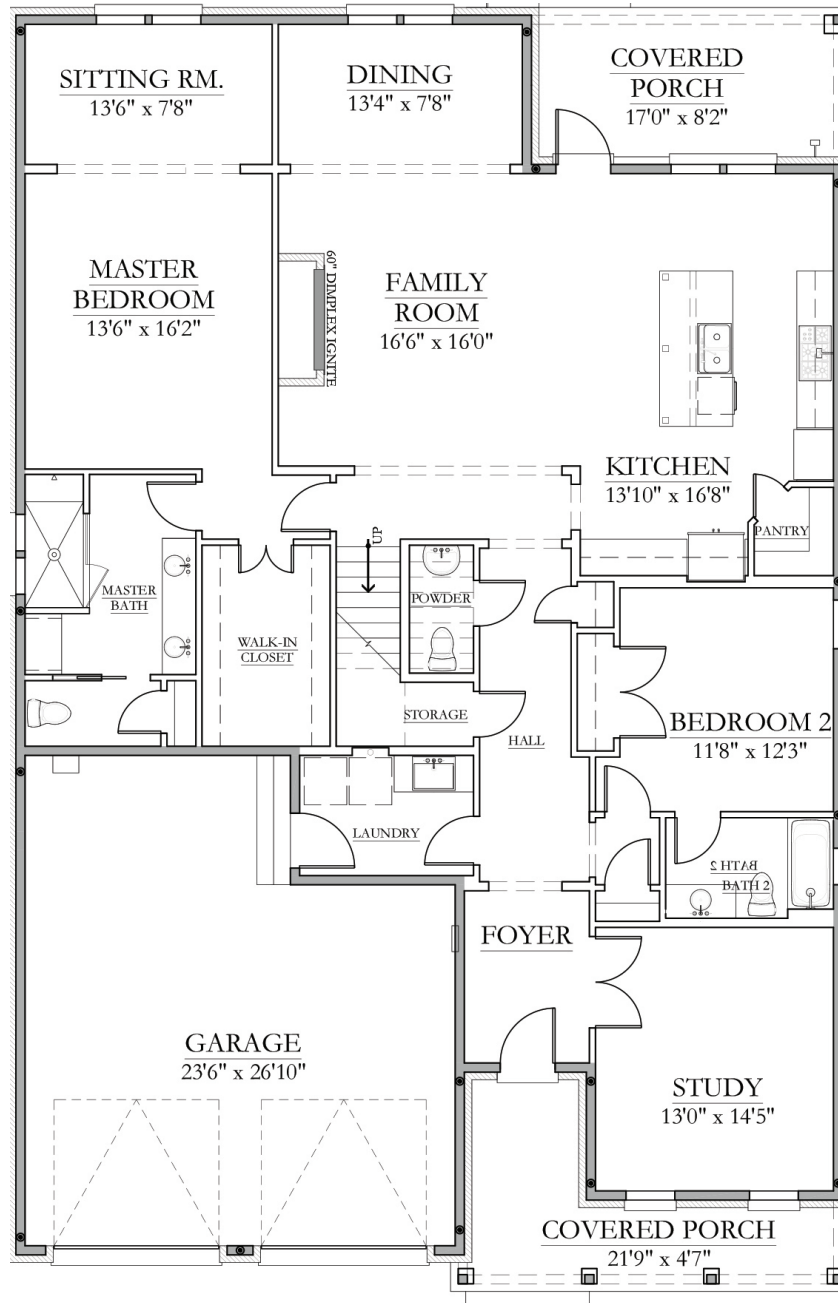

RANDY WISE

HOMES

FIRST FLOOR

ADDIE'S PLACE
AT BLUEWATER BAY

1432 ADDIE DRIVE, NICEVILLE
ELIZABETH LX | ELEVATION C | LOT 15
5 BEDROOMS | 4.5 BATHS | 3,327 SQ

RANDY WISE HOMES

ADDIE'S PLACE
AT BLUEWATER BAY

1432 ADDIE DRIVE, NICEVILLE
ELIZABETH LX | ELEVATION C | LOT 15
5 BEDROOMS | 4.5 BATHS | 3,327 SQ