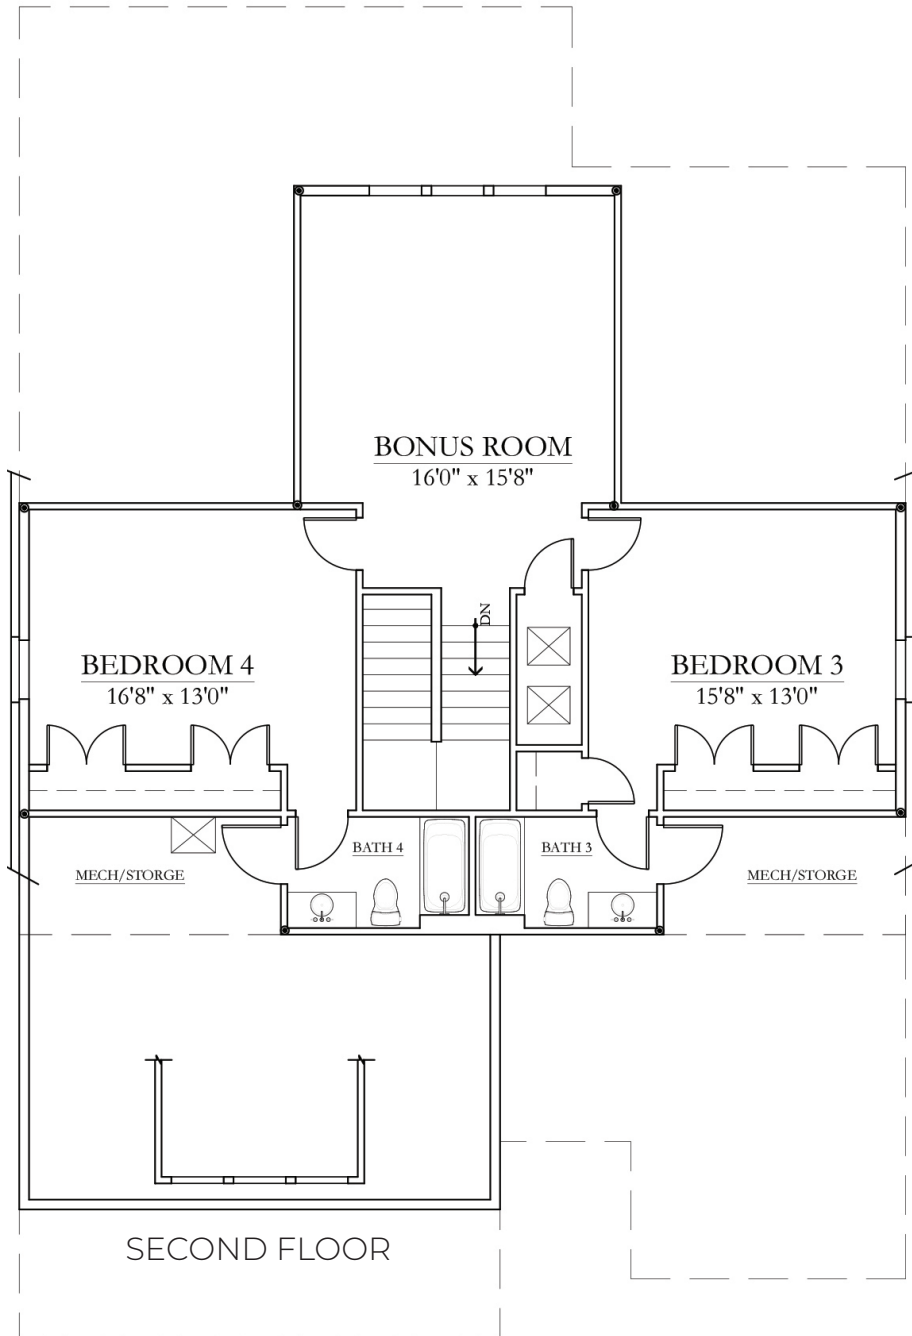

RANDY WISE

HOMES

FIRST FLOOR

ADDIE'S PLACE
AT BLUEWATER BAY

1432 ADDIE DRIVE, NICEVILLE
ELIZABETH LX | ELEVATION C | LOT 15
5 BEDROOMS | 4.5 BATHS | 3,327 SQ

RANDY WISE HOMES

ADDIE'S PLACE
AT BLUEWATER BAY

1432 ADDIE DRIVE, NICEVILLE
ELIZABETH LX | ELEVATION C | LOT 15
5 BEDROOMS | 4.5 BATHS | 3,327 SQ